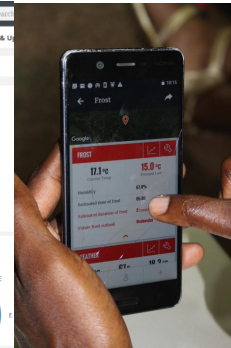

Remote-Farm Logs Model

Enabling poor rural people to overcome poverty

**SENSORS & ICT TO THE EXTENSION WORKER -
EARLY WARNING, ADAPTATION & RESILIENCE**

Monitor – Plan - Manage

- Monitor your farm – Sensors & ICT
- Make informed decision – Extension work & Farmer
 - When Should I plant?
 - What Should I Plant?
- Reduce farm inputs wastage – Pesticides, Irrigation
 - Minimum irrigation needed due to detected soil water content
- Reduce the cost of production

Monitor

1 Install Sensors or source environmental data based on farmer's needs

2 Build local capacity – AEAS Actors

3 Create Information & Package to meet specific audience

4 Build local capacity – AEAS Actors

Plan-**Manage**

Farm Logs -> **Early Warning**, **Adaptation** & **Resilience**

Science & ICT

AEAS

- Monitor you farm – Sensors & ICT
- Make informed decision – Extension work & Farmer
- Reduce farm inputs wastage – Pesticides, Irrigation
- Reduce the cost of production

Early Warning & Resilience

- Monitor you farm – Sensors & ICT
- Make informed decision – Extension work & Farmer
- Reduce farm inputs wastage – Pesticides, Irrigation
- Reduce the cost of production

Current shocks and Disruptions