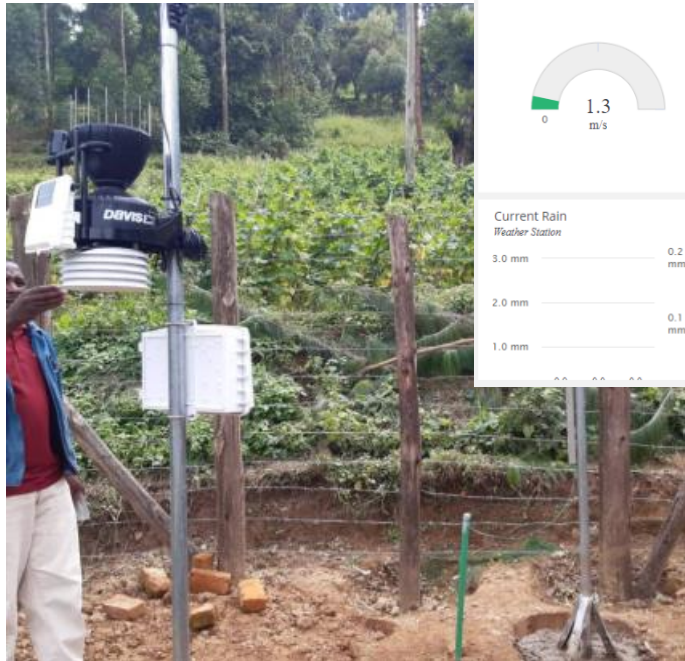

Early Warning & Resilience

- Monitor you farm – Sensors & ICT
- Make informed decision – Extension work & Farmer
- Reduce farm inputs wastage – Pesticides, Irrigation
- Reduce the cost of production

Current shocks and Disruptions