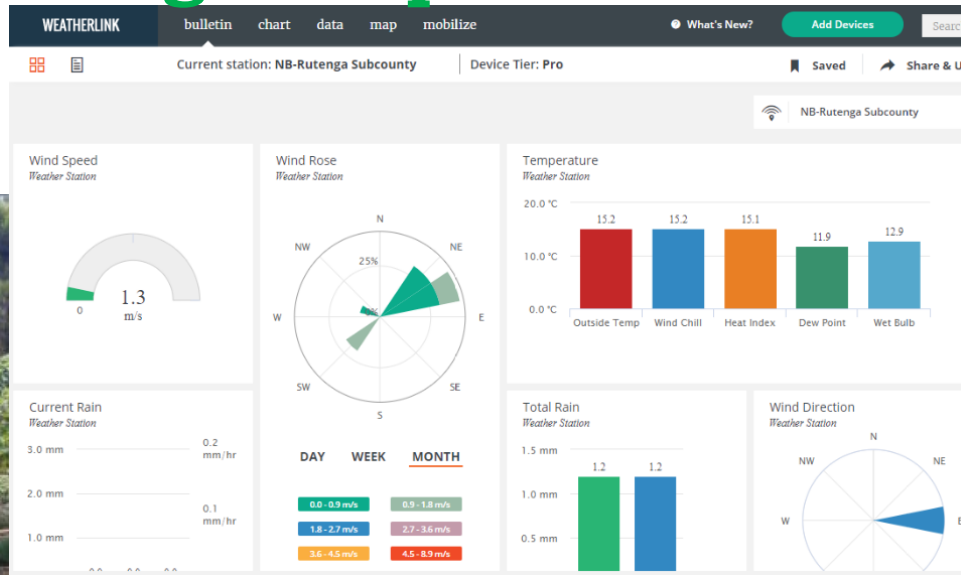

Plan-**Manage**

Farm Logs -> **Early Warning**, **Adaptation** & **Resilience**

Science & ICT

AEAS

- Monitor you farm – Sensors & ICT
- Make informed decision – Extension work & Farmer
- Reduce farm inputs wastage – Pesticides, Irrigation
- Reduce the cost of production

AEAS

AEAS

What and when to plant?

When and how much pesticide?

How much or how long to irrigate?

Good yield

Climate Change Adaptation & Resilience

Science & ICT

Early Warning & Resilience

- Monitor you farm – Sensors & ICT
- Make informed decision – Extension work & Farmer
- Reduce farm inputs wastage – Pesticides, Irrigation
- Reduce the cost of production

Current shocks and Disruptions