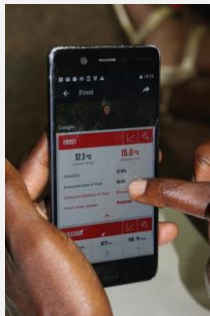

Remote-Farm Logs Model

Enabling poor rural people to overcome poverty

**SENSORS & ICT TO THE EXTENSION WORKER -
EARLY WARNING, ADAPTATION & RESILIENCE**

Monitor – Plan - Manage

- Monitor your farm – Sensors & ICT
- Make informed decision – Extension work & Farmer
 - When Should I plant?
 - What Should I Plant?
- Reduce farm inputs wastage – Pesticides, Irrigation
 - Minimum irrigation needed due to detected soil water content
- Reduce the cost of production

Monitor

1 Install Sensors or source environmental data based on farmer's needs

2 Build local capacity – AEAS Actors

3 Create Information & Package to meet specific audience

4 Build local capacity – AEAS Actors

Plan-**Manage**

Farm Logs -> **Early Warning**, **Adaptation** & **Resilience**

Science & ICT

AEAS

- Monitor you farm – Sensors & ICT
- Make informed decision – Extension work & Farmer
- Reduce farm inputs wastage – Pesticides, Irrigation
- Reduce the cost of production