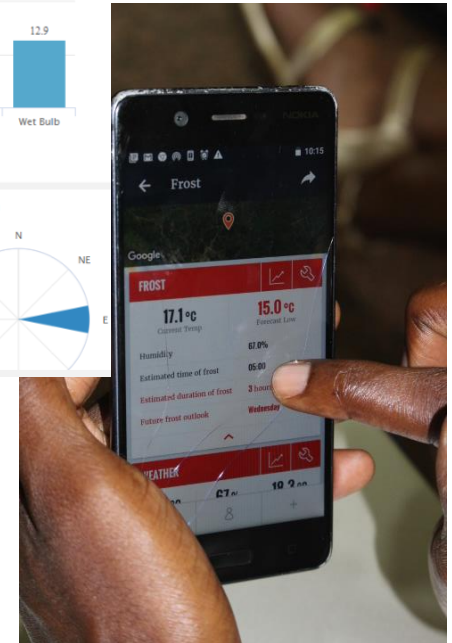

Remote-Farm Logs Model

Enabling poor rural people to overcome poverty

**SENSORS & ICT TO THE EXTENSION WORKER -
EARLY WARNING, ADAPTATION & RESILIENCE**

Monitor – Plan - Manage

- Monitor your farm – Sensors & ICT
- Make informed decision – Extension work & Farmer
 - When Should I plant?
 - What Should I Plant?
- Reduce farm inputs wastage – Pesticides, Irrigation
 - Minimum irrigation needed due to detected soil water content
- Reduce the cost of production

Plan-**Manage**

Farm Logs -> **Early Warning**, **Adaptation** & **Resilience**

Science & ICT

AEAS

- Monitor you farm – Sensors & ICT
- Make informed decision – Extension work & Farmer
- Reduce farm inputs wastage – Pesticides, Irrigation
- Reduce the cost of production

AEAS

AEAS

What and when to plant?

When and how much pesticide?

How much or how long to irrigate?

Good yield

Climate Change Adaptation & Resilience

Science & ICT

Early Warning & Resilience

- Monitor you farm – Sensors & ICT
- Make informed decision – Extension work & Farmer
- Reduce farm inputs wastage – Pesticides, Irrigation
- Reduce the cost of production

Current shocks and Disruptions