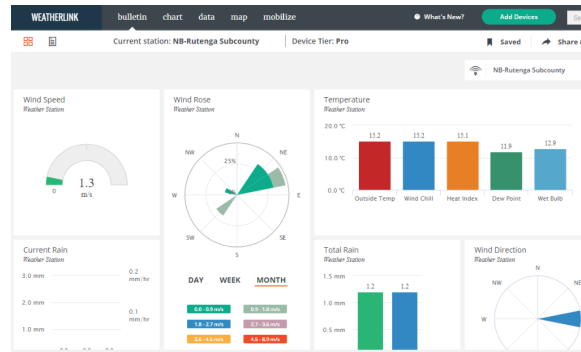

Remote-Farm Logs Model

Enabling poor rural people to overcome poverty

**SENSORS & ICT TO THE EXTENSION WORKER -
EARLY WARNING, ADAPTATION & RESILIENCE**

Monitor – Plan - Manage

- Monitor your farm – Sensors & ICT
- Make informed decision – Extension work & Farmer
 - When Should I plant?
 - What Should I Plant?
- Reduce farm inputs wastage – Pesticides, Irrigation
 - Minimum irrigation needed due to detected soil water content
- Reduce the cost of production

Monitor

1 Install Sensors or source environmental data based on farmer's needs

2 Build local capacity – AEAS Actors

3 Create Information & Package to meet specific audience

4 Build local capacity – AEAS Actors

Plan-**Manage**

Farm Logs -> **Early Warning**, **Adaptation** & **Resilience**

Science & ICT

AEAS

- Monitor you farm – Sensors & ICT
- Make informed decision – Extension work & Farmer
- Reduce farm inputs wastage – Pesticides, Irrigation
- Reduce the cost of production

Early Warning & Resilience

- Monitor you farm – Sensors & ICT
- Make informed decision – Extension work & Farmer
- Reduce farm inputs wastage – Pesticides, Irrigation
- Reduce the cost of production

Current shocks and Disruptions